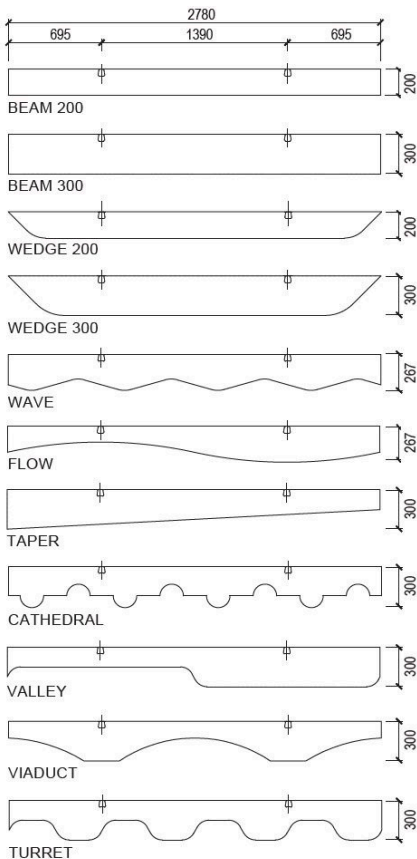

ECHOPANEL® BAFFLE DESIGNS - OVERVIEW

ECHOPANEL® 24MM:

Baffle QTY per kit:

12 baffles

8 baffles

12 baffles

8 baffles

10 baffles

12 baffles

10 baffles

10 baffles

10 baffles

8 baffles

10 baffles