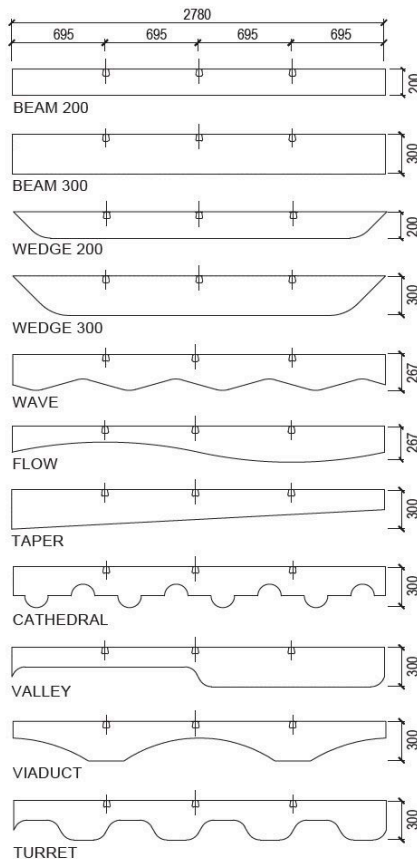

Instructions

Additional Information

See Woven Image EchoPanel Care & Cleaning Guide.
See Woven Image Array Installation Guide.

Exact colour matching cannot be guaranteed between batches.
Fibre mix and web variation are natural characteristics of this product.

10 baffles

12 baffles

10 baffles

10 baffles

10 baffles

8 baffles

10 baffles

ECHOPANEL® 12MM:

+/- 5mm tolerance on dimensions